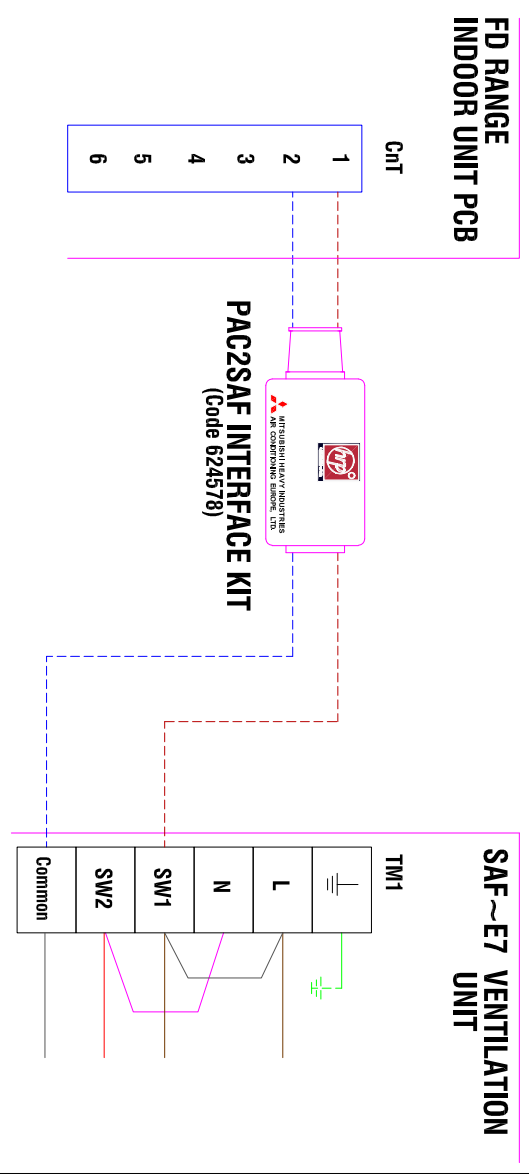

OPTIONAL ENABLE SIGNAL FROM FD RANGE INDOOR UNIT

MITSUBISHI HEAVY INDUSTRIES
 AIR CONDITIONING
BEIJER REF
 UK & IRELAND
 MOVE THE WORLD FORWARD

15 Bruntcliffe Avenue
 Leeds 27 Industrial Estate
 Morley, Leeds. LS27 0LL
 Tel- 03301 235 598
 mhl@beijerref-technical.com

Drawing Prepared For
BEIJERREF UK & IRELAND

Project
SAF~E7 WITHOUT REMOTE CONTROL

Title
SAF ~E7 VENTILATION UNIT WITHOUT REMOTE CONTROL, AN OPTIONAL RUN SIGNAL FROM AN FD RANGE INDOOR UNIT OR SC-BIKN-E INTERFACE

Drawn By
-CLG

Checked By

Scale

Date Drawn
09/04/2019

Drawing No. - **521-SA-SAF-001-1E**

Notes

- Denotes Live Wire
- Denotes Neutral Wire
- Denotes White Wire
- Denotes Site Wiring

Note SAF800E7/SAF1000E7 shown above
 Use IEC60227-4 Compatible 1.6-2.0mm or 2.0-3.1mm PVC insulated cable with sheathing