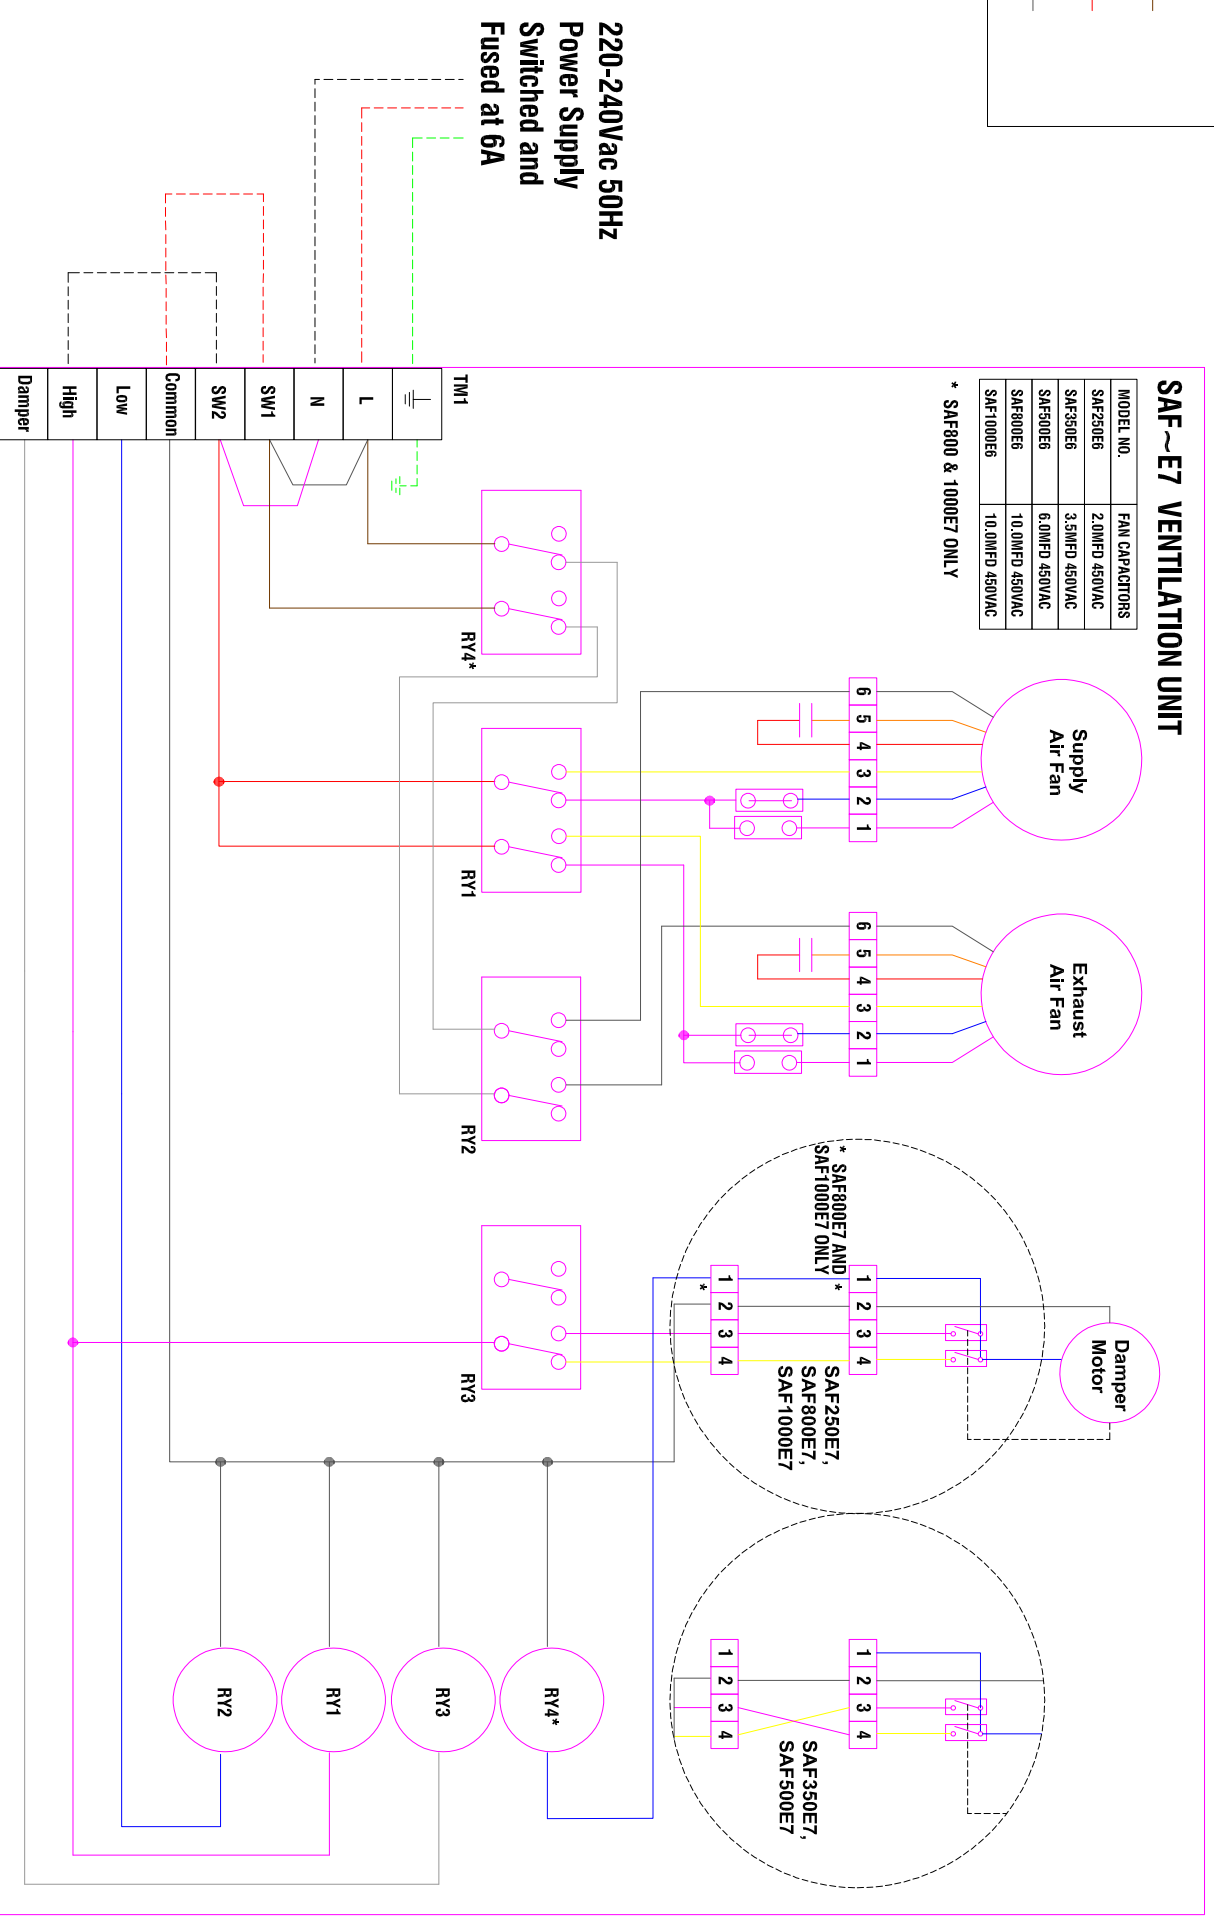

OPTIONAL ENABLE SIGNAL FROM FD RANGE INDOOR UNIT

MITSUBISHI HEAVY INDUSTRIES
 AIR CONDITIONING
BEIJER REF
 UK & IRELAND
 MOVE THE WORLD FORWARD

15 Bruntcliffe Avenue
 Leeds 27 Industrial Estate
 Morley, Leeds. LS27 0LL
 Tel- 03301 235 598
 mhl@beijerref-technical.com

Drawing Prepared For
BEIJERREF UK & IRELAND

Project
SAF~E7 WITHOUT REMOTE CONTROL

Title
SAF ~E7 VENTILATION UNIT WITHOUT REMOTE CONTROL, AN OPTIONAL RUN SIGNAL FROM AN FD RANGE INDOOR UNIT OR SC-BIKN-E INTERFACE

Drawn By
-CLG

Checked By

Scale

Date Drawn
09/04/2019

Drawing No. - **521-SA-SAF-001-1E**

Notes

- Denotes Live Wire
- Denotes Neutral Wire
- Denotes White Wire
- Denotes Site Wiring

Note SAF800E7/SAF1000E7 shown above
 Use IEC60227-4 Compatible 1.6-2.0mm or 2.0-3.1mm PVC insulated cable with sheathing

THIS EQUIPMENT MUST BE FUSED AND EARTHED